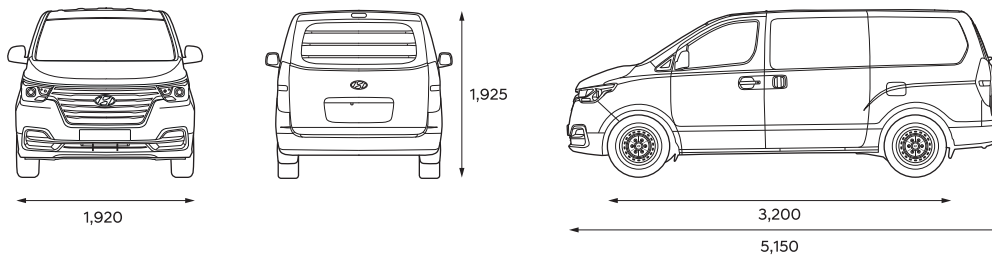

Dimensions

Unit: mm

Specifications

	GRAND STAREX EXECUTIVE PLUS	GRAND STAREX EXECUTIVE PRIME
Fuel System		
Type	Diesel	
Diesel Tank Capacity (litre)	75	
Suspension		
Front	McPherson Strut	
Rear	Rigid Axle 5-Link	
Brakes		
Front and Rear	Ventilated Disc	
Wheels & Tyres		
Wheels	16" Alloy Wheels	
Tyres	215/70 R16	
Safety & Security		
Airbags	4	
Electronic Stability Control (ESC)	Standard	
Brake Assist System (BAS)	Standard	
Traction Control System (TCS)	Standard	
Anti-lock Brake System (ABS)	Standard	
Steering		
Type	Tilt and Telescopic	
Minimum Turning Radius (m)	5.61	
Exterior		
Daytime Running Light	Standard	
Projection Headlamps	Standard	
Fog Lamps	Front and Rear	
Side Mirror Repeaters	Standard	
New Bodykit	Standard	
Interior		
Seats	Fabric, optional upgrade to leather	
Swivel Seats (2nd Row)	Standard	
Air Conditioning	Manual	
USB Port	3 (1 for device charging)	
Ignition System	Manual	Keyless Entry with Push Start Button
Audio		
Audio System	Radio + CD + MP3 + DVD LCD Touchscreen System	
Rear Roof-Mounted Monitor	Standard	
Speakers	4	
Comfort & Convenience		
Power Windows	Driver and passenger (Driver side: Auto Up & Down with anti-pinch/safety feature)	
Cruise Control System	Standard	
Auto Light Control	Standard	
Rear Camera	Standard	
Parking Distance Warning (PDW)	Standard	
Rear Sliding Door	Manual	1 Side Power Sliding Door (2 Sides Optional Upgrade)
Hyundai Telematics System	Standard	

[hyundaimy_official](#) [Hyundai Malaysia](#) **Sime Darby Motors Company**